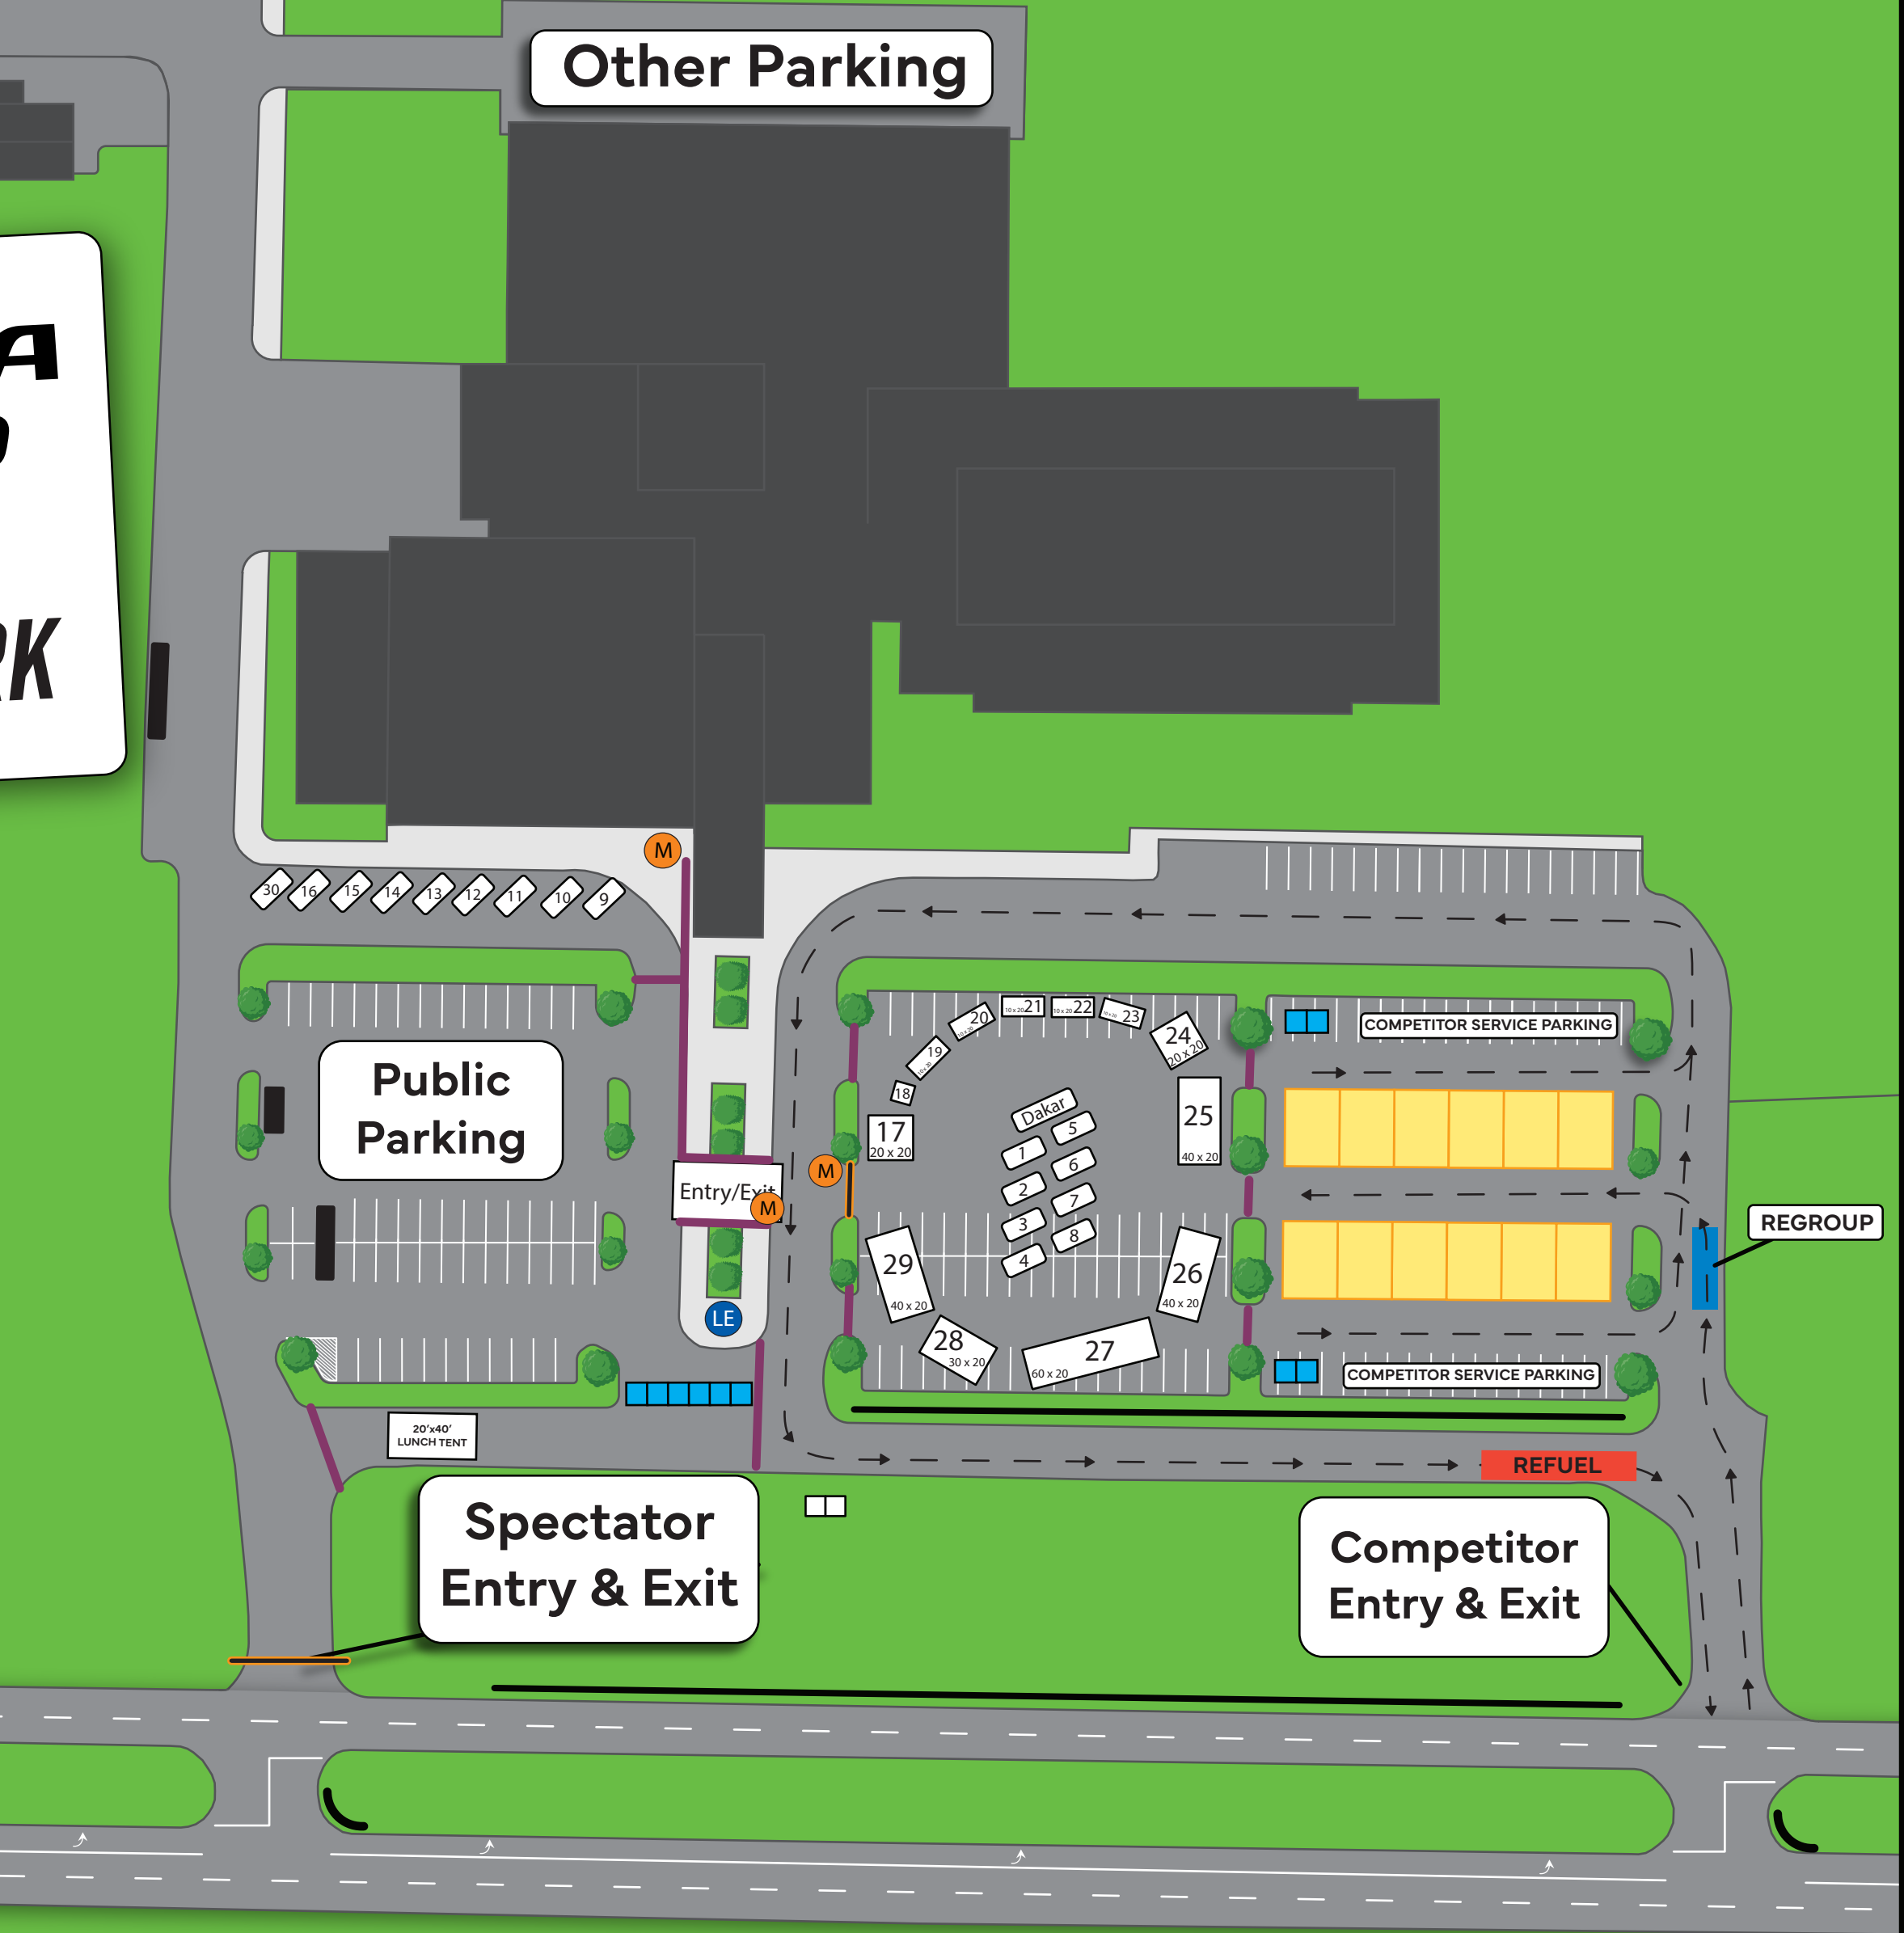

Public Parking

Other Parking

- | | |
|-------------------------|------------------------|
| 1 Mini Cooper | 16 GT 350 |
| 2 Rally Ford Focus | 17 Rally USA Merch Van |
| 3 LMP Mazda | 18 Navy Recruiter |
| 4 McLaren | 19 Booster Club |
| 5 Maserati | 20 Booster Club |
| 6 GTR Burgundy | 21 Booster Club |
| 7 GTR White | 22 Booster Club |
| 8 GTR Blue | 23 Booster Club |
| 9 Silverado | 24 Bass Pro |
| 10 K10 Show Truck | 25 Honda Power Sports |
| 11 Drag Camaro | 26 Southside Imports |
| 12 Mustang GT | 27 Chevy |
| 13 Buick Grand National | 28 Site Seven Vans |
| 14 BMW E36 | 29 HBR Power Sports |
| 15 Bagged Kia Stinger | 30 GT500 |

Legend

- Vendor Tents
- Building
- Service Bays
- Dead Zones
- Greenery
- Side Walk
- Rally Arch
- 4' Barriers/Sponsor Banners
- Transit Route
- Rally USA Banners
- Bushes
- Law Enforcement
- Marshal

**TOYOTA
GAZOO
Racing**

FAN ZONE & SERVICE PARK

Public
Parking

- | | |
|-------------------------|------------------------|
| 1 Mini Cooper | 16 GT 350 |
| 2 Rally Ford Focus | 17 Rally USA Merch Van |
| 3 LMP Mazda | 18 Navy Recruiter |
| 4 McLaren | 19 Booster Club |
| 5 Maserati | 20 Booster Club |
| 6 GTR | 21 Booster Club |
| 7 GTR | 22 Booster Club |
| 8 GTR | 23 Booster Club |
| 9 Silverado | 24 Bass Pro |
| 10 K10 Show Truck | 25 Honda Power Sports |
| 11 Drag Camaro | 26 Southside Imports |
| 12 Mustang GT | 27 Chevy |
| 13 Buick Grand National | 28 Site Seven Vans |
| 14 BMW E36 | 29 HBR Power Sports |
| 15 Bagged Kia Stinger | 30 GT500 |

Public
Parking

Entry/Exit

Restrooms

Spectator
Entry & Exit

Competitor
Entry & Exit

30 16 15 14 13 12 11 10 9

17 20 x 20
18
19
20
21
22
23
24
20 x 20
25
40 x 20
26
40 x 20
27
60 x 20
28
30 x 20
Dakar
5
6
7
8